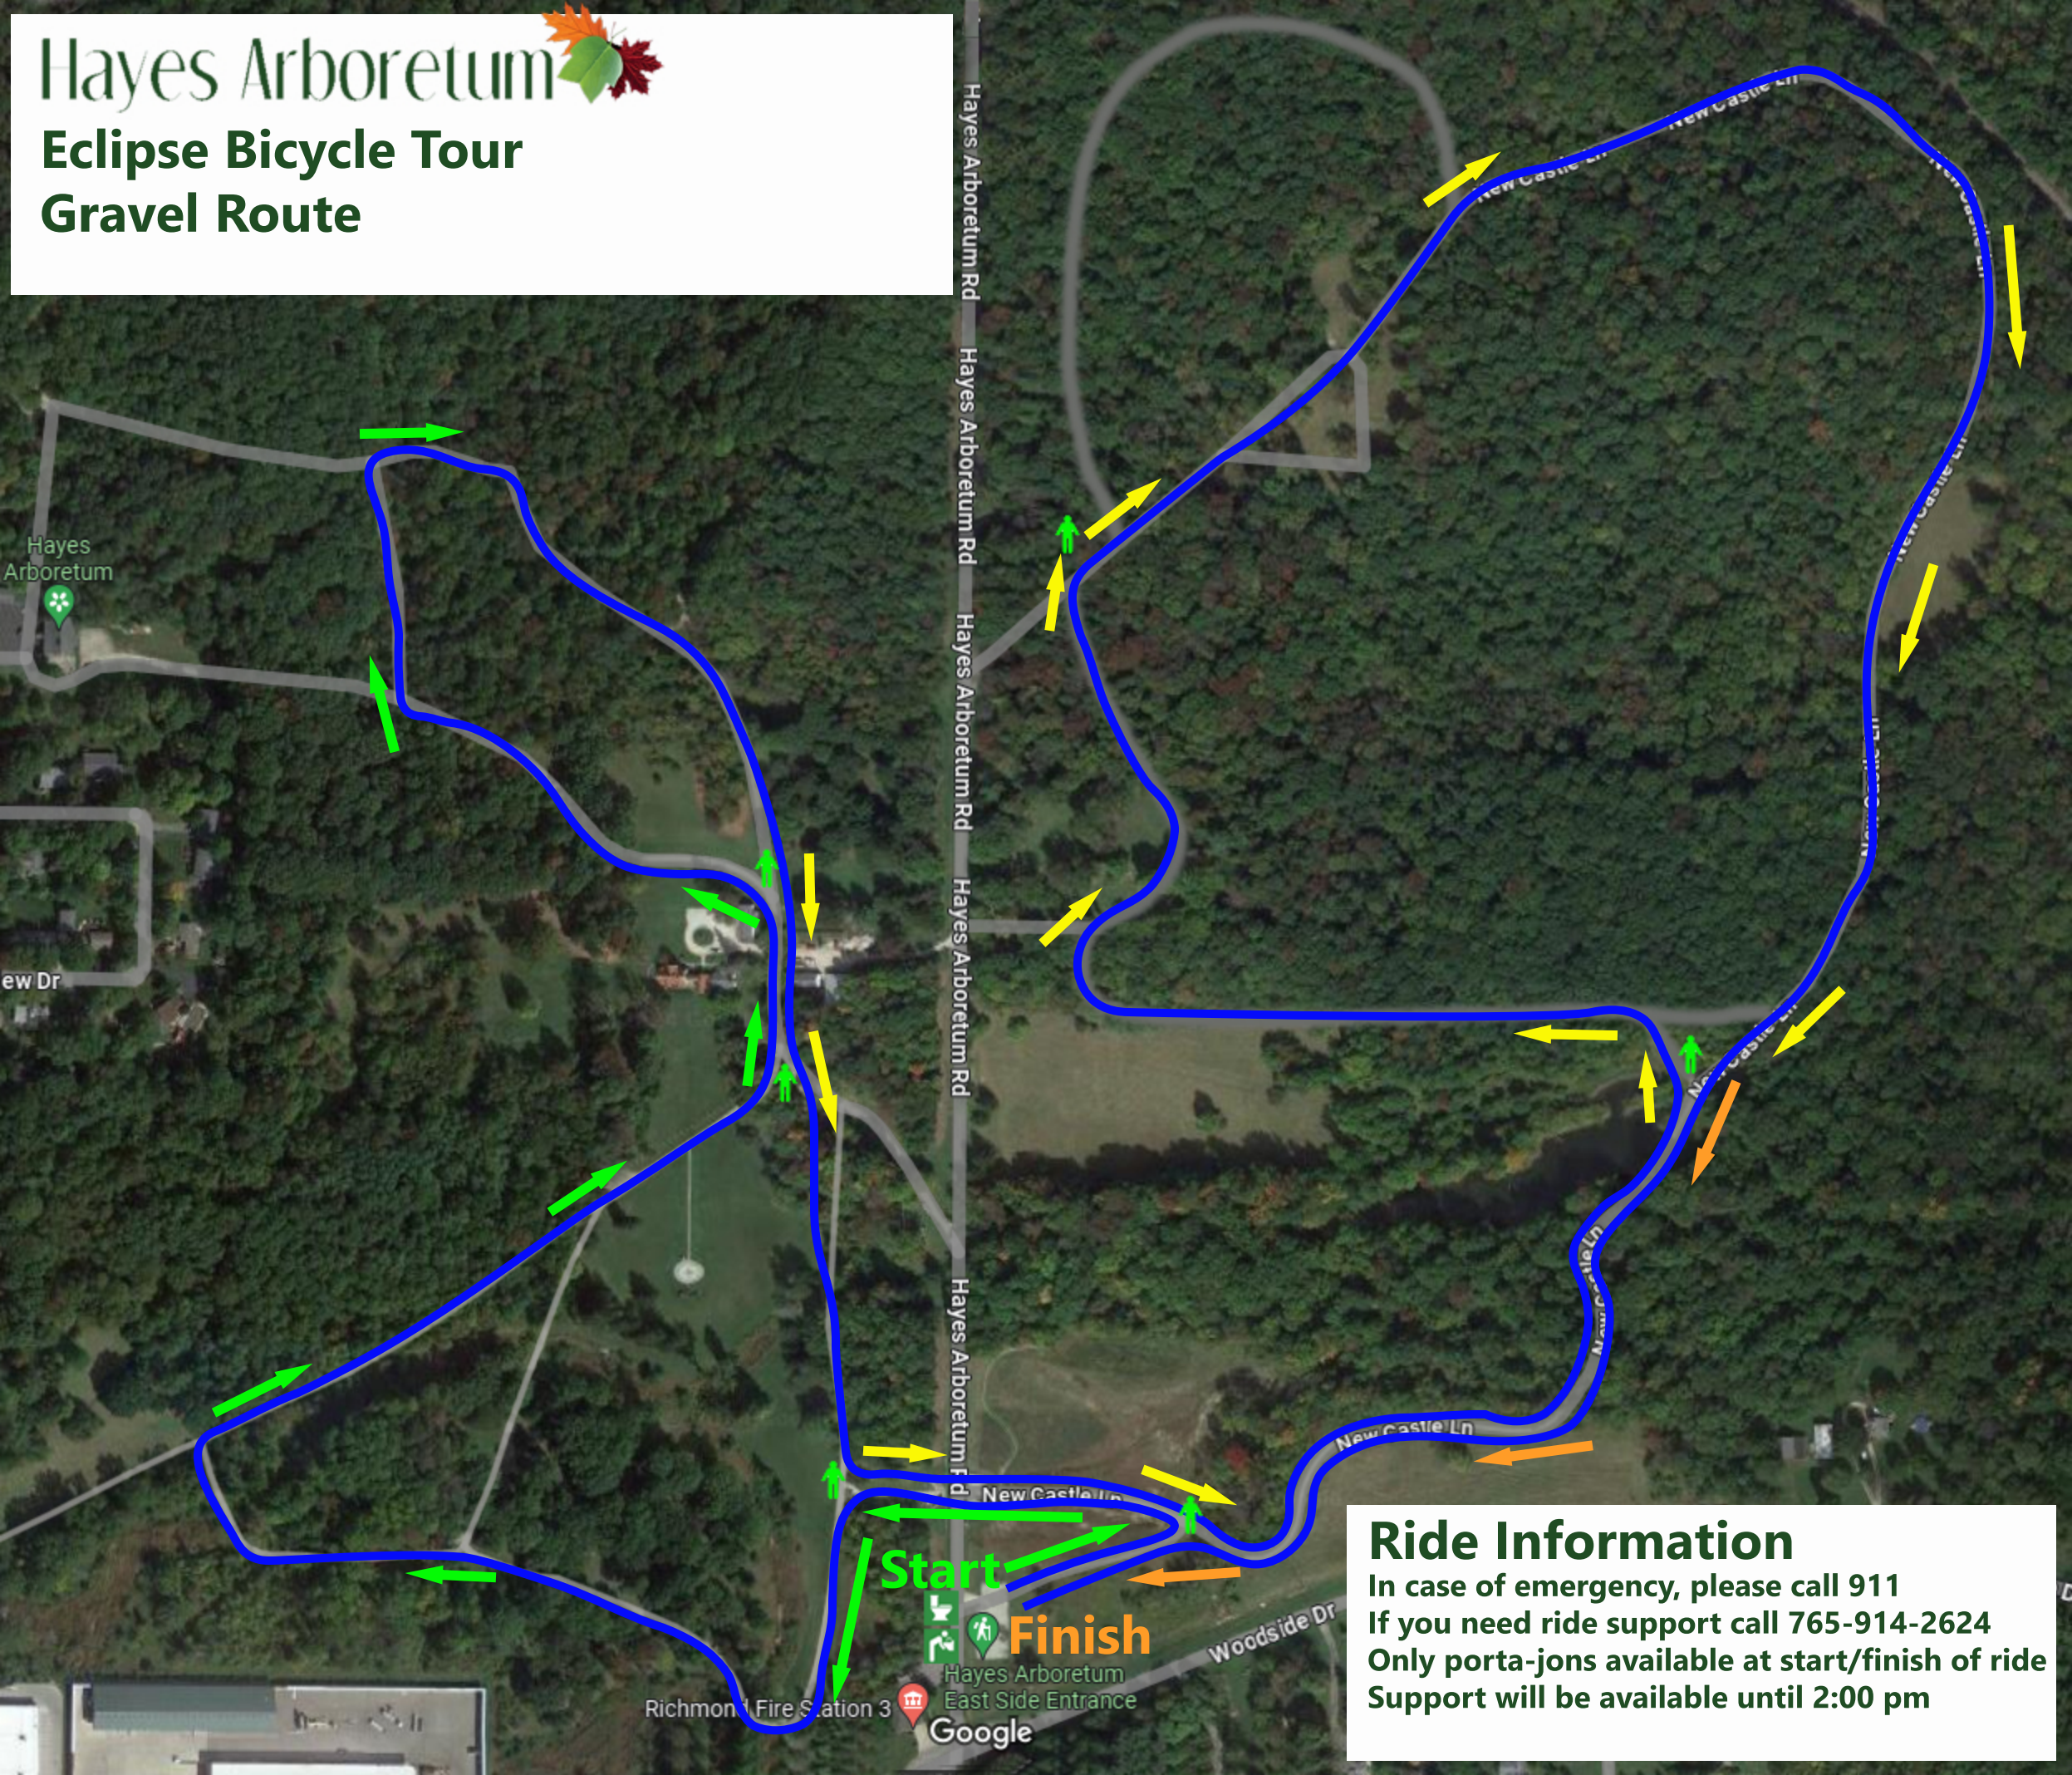

# Hayes Arboretum

## Eclipse Bicycle Tour Gravel Route

**Start**  
**Finish**

### Ride Information

In case of emergency, please call 911  
If you need ride support call 765-914-2624  
Only porta-jons available at start/finish of ride  
Support will be available until 2:00 pm